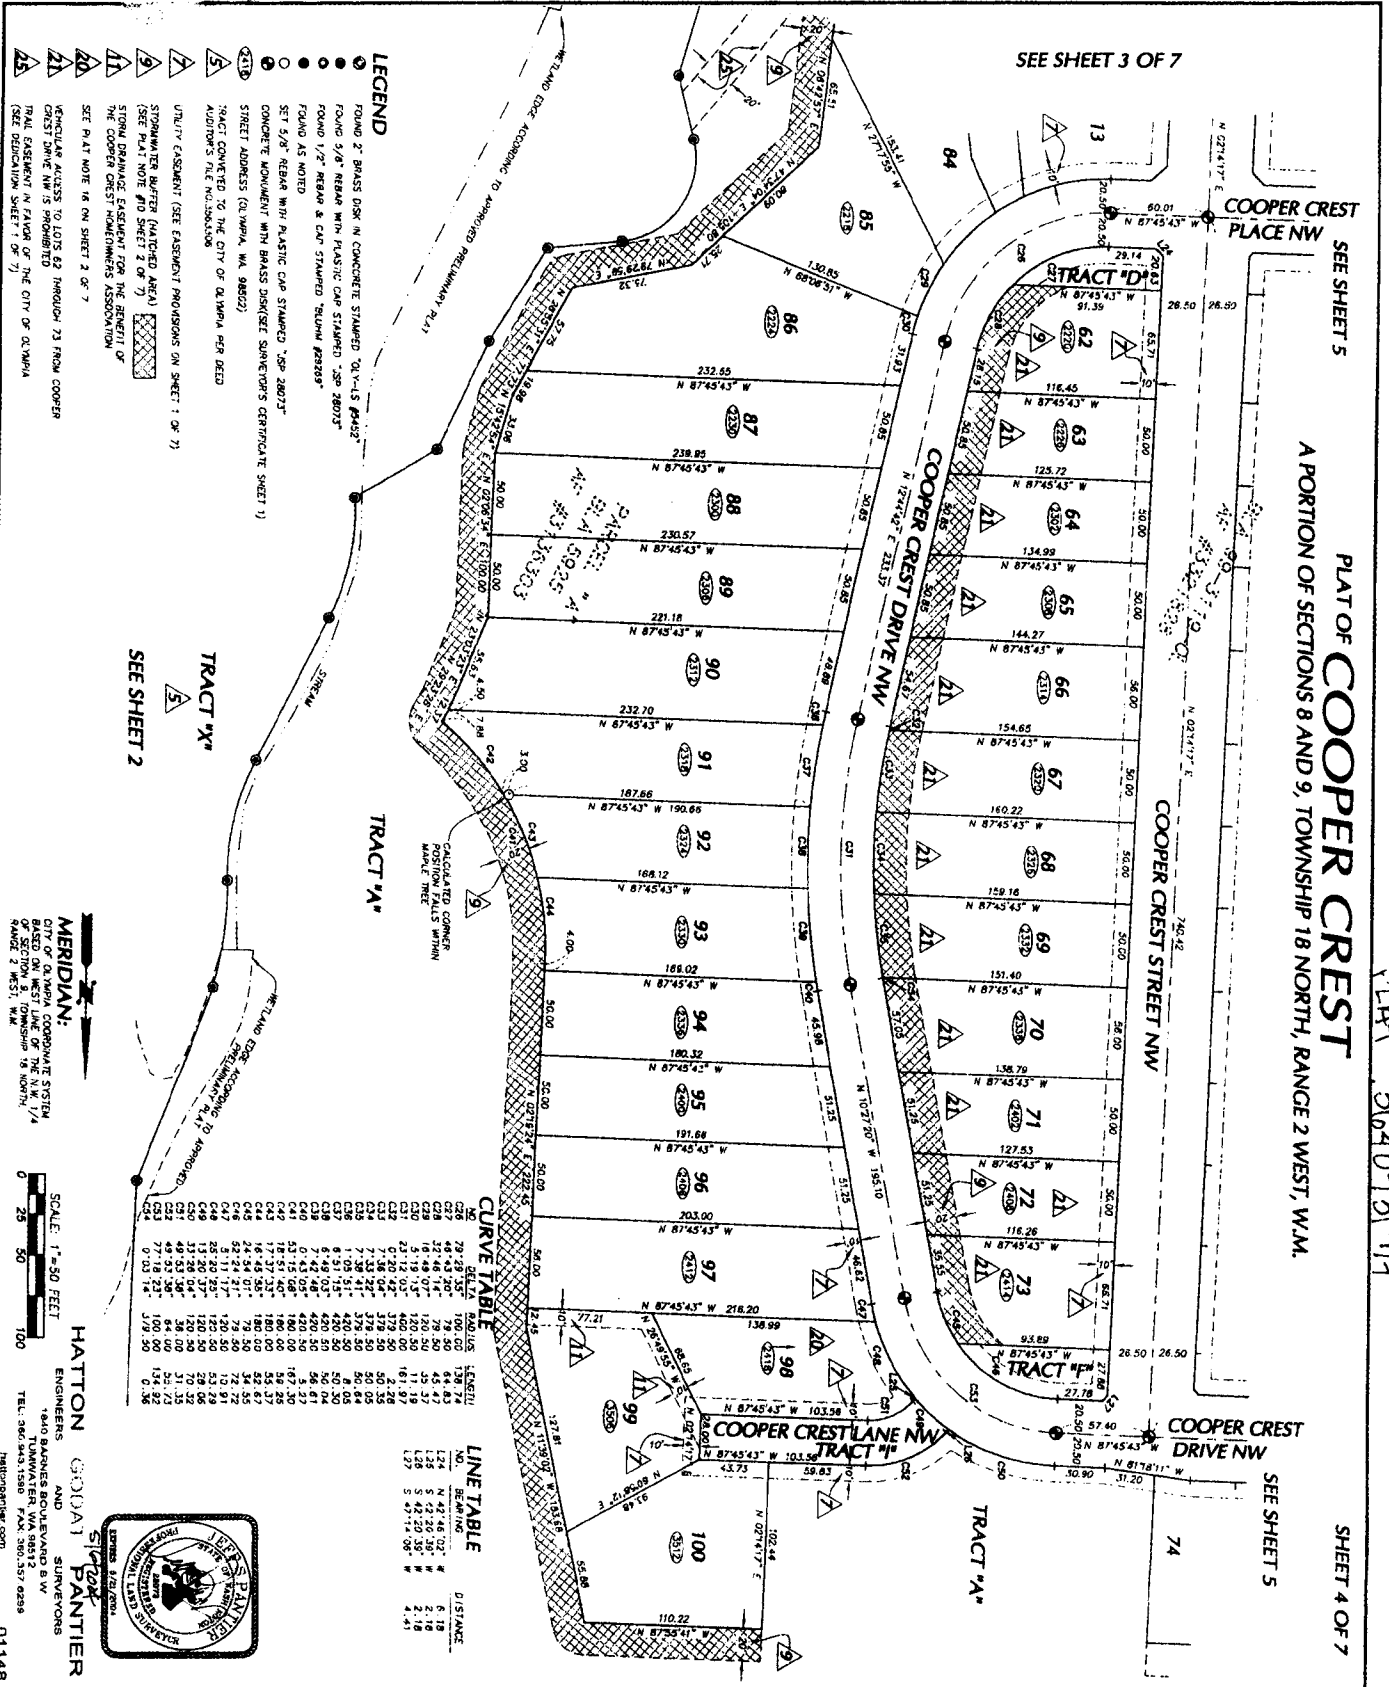

PLAT 3640731 4/7

PLAT OF COOPER CREST A PORTION OF SECTIONS 8 AND 9, TOWNSHIP 18 NORTH, RANGE 2 WEST, W.M.

PLAT 3640731 4/7

SHEET 4 OF 7

1. **LEGEND**
- ① FOUND 2" BRASS DISK IN CONCRETE STAMPED "O.V.S. #4432"
  - ② FOUND 3/8" REBAR WITH PLASTIC CAP STAMPED "JSP 28073"
  - ③ FOUND 1/2" REBAR & CAP STAMPED "RELM #28989"
  - ④ FOUND AS NOTED
  - ⑤ SET 5/8" REBAR WITH PLASTIC CAP STAMPED "JSP 28073"
  - ⑥ CONCRETE MONUMENT WITH BRASS DISK (SEE SURVEYORS CERTIFICATE SHEET 1)
  - ⑦ STREET ADDRESS (O.L.W.M.A. WA 98002)
  - ⑧ TRACT CONVERTED TO THE CITY OF OLWMA 4/9/02 DEED
  - ⑨ AUDITOR'S FILE NO.: 2004000
  - ⑩ UTILITY EASEMENT (SEE EASEMENT PROVISIONS ON SHEET 1 OF 7)
  - ⑪ STORMWATER RUNOFF (MATCHED AREA) (SEE PLAT NOTE #10 SHEET 2 OF 7)
  - ⑫ STORM DRAINAGE EASEMENT FOR THE BENEFIT OF THE COOPER CREST HOMEOWNERS ASSOCIATION
  - ⑬ SEE PLAT NOTE #6 ON SHEET 2 OF 7
  - ⑭ VEHICULAR ACCESS TO LOTS 82 THROUGH 73 FROM COOPER CREST DRIVE NW IS PROHIBITED (SEE DEDICATION SHEET 1 OF 7)
  - ⑮ TRAIL EASEMENT IN FAVOR OF THE CITY OF OLWMA (SEE DEDICATION SHEET 1 OF 7)

SEE SHEET 2

TRACT 'A'

TRACT 'Y'

HATTON GOYAL PANTIER
SURVEYORS
1840 BARNES BOULEVARD S.W.
TUMWATER, WA 98512
TEL: 360.543.1580 FAX: 360.357.0288
HATTON@HGP.COM

SCALE: 1"=50 FEET
0 25 50 100

MERIDIAN:
CITY OF OLWMA COORDINATE SYSTEM
BASED ON WEST LINE OF THE N.W. 1/4
RANGE 2 WEST, TOWNSHIP 18 NORTH.