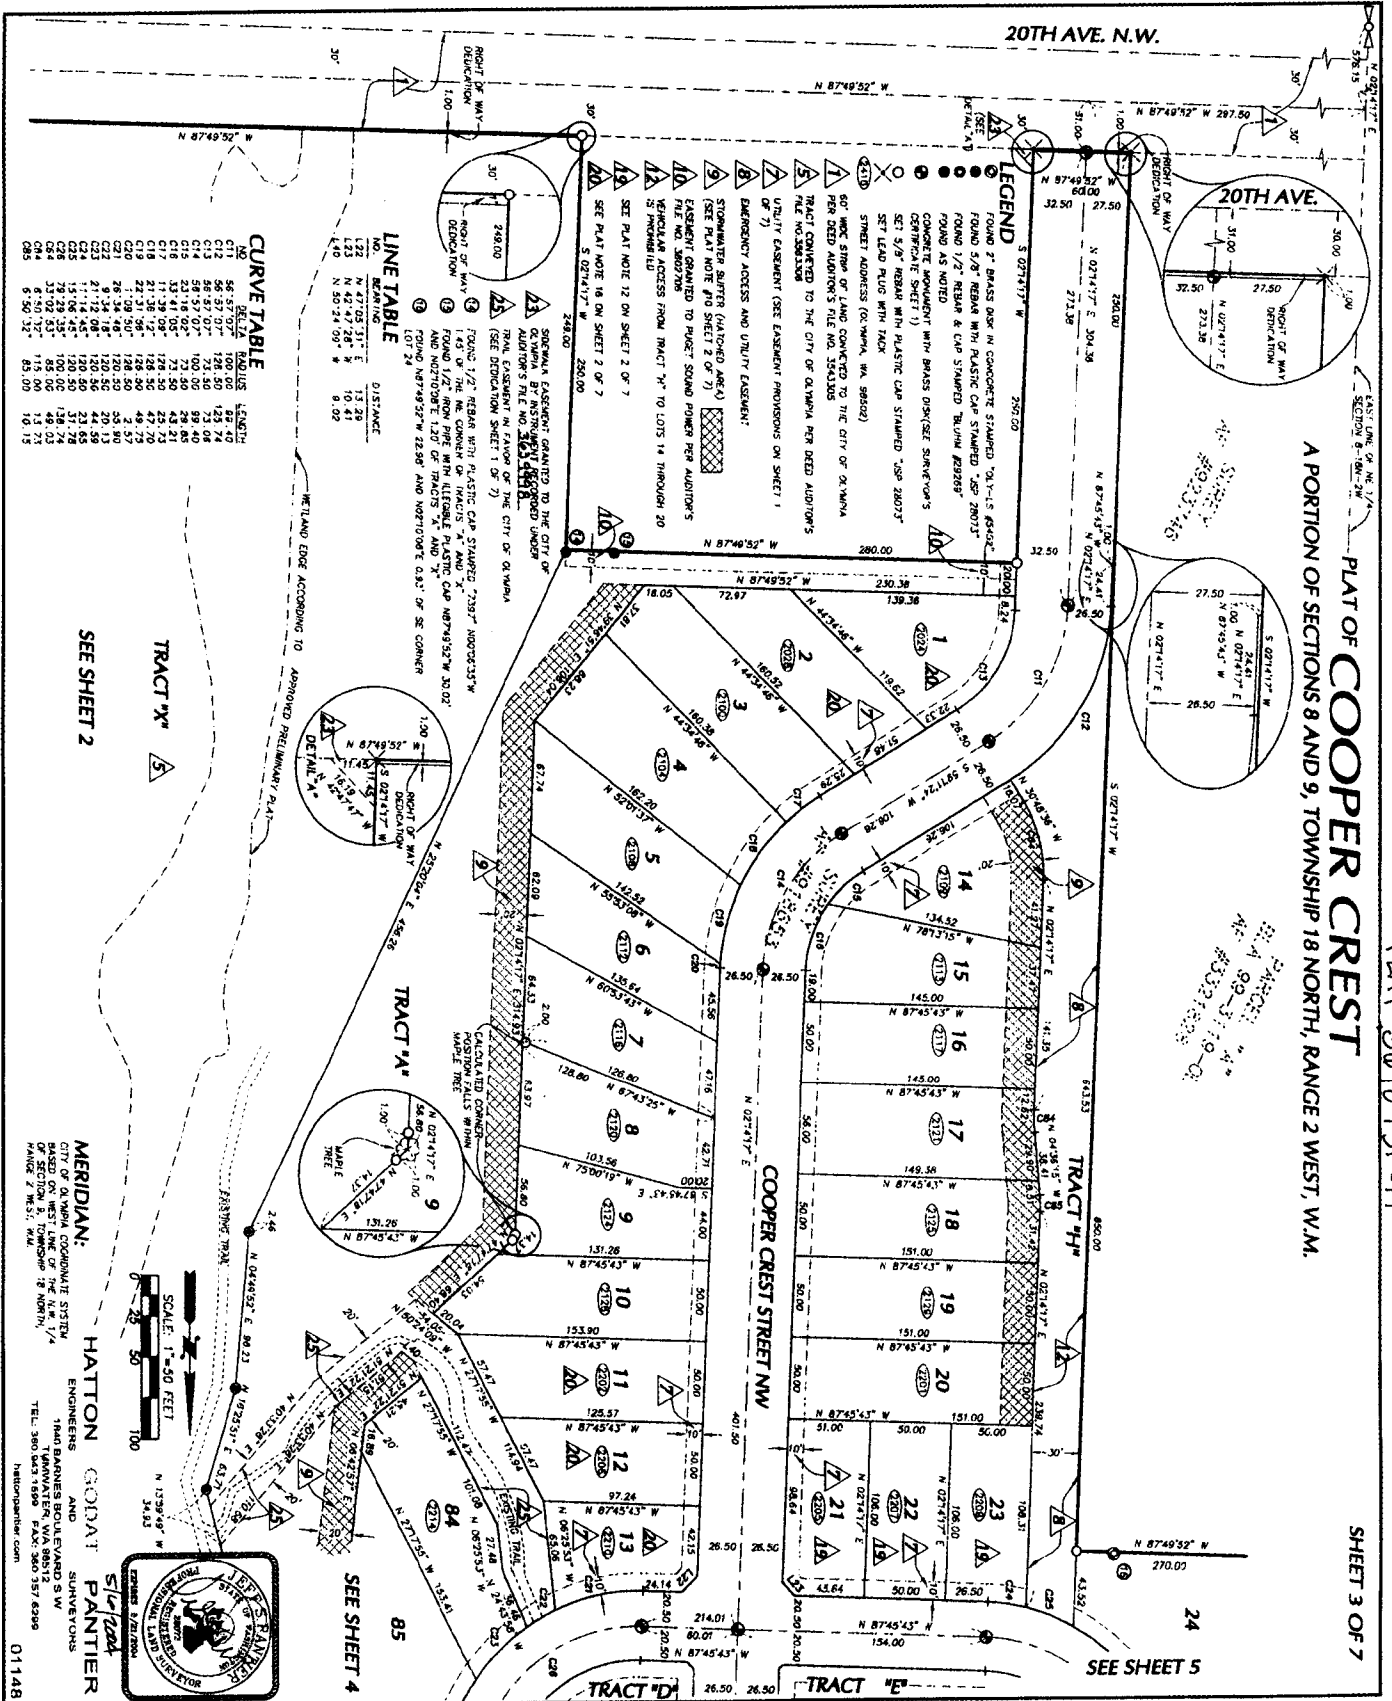

PLAT 3640731 3/4

PLAT OF COOPER CREST A PORTION OF SECTIONS 8 AND 9, TOWNSHIP 18 NORTH, RANGE 2 WEST, W.M.

PLAT 3640731 3/4

SHEET 3 OF 7

20TH AVE. N.W.

LEGEND

CURVE TABLE

LINE TABLE

SEE SHEET 2

TRACT \"A\" 5

TRACT \"A\" 9

TRACT \"A\" 85

TRACT \"A\" 84

TRACT \"A\" 24

SEE SHEET 4

SEE SHEET 5

HATTON GODDARD ENGINEERS AND SURVEYORS

TEL: 360.367.0289 FAX: 360.367.6299

01148